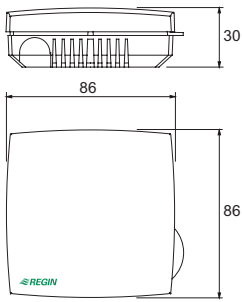

Combined room sensor and setpoint

Open like this

Wiring

Read this instruction before installation and wiring of the product.

Box 116, SE-428 22 Källered, Sweden
Tel: +46 31 720 02 00, Fax: +46 31 720 02 50
www.regin.se, info@regin.se