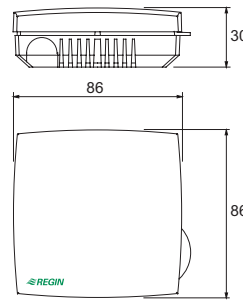

Kombinerad rumsgivare och börvärdesinställning