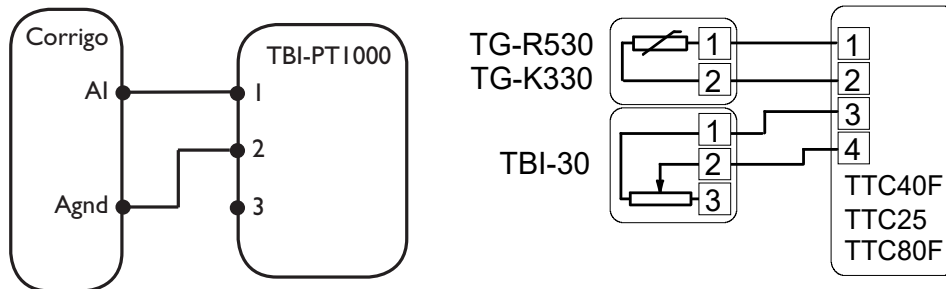

TBI...

Setpoint device

For panel mounting. For use with the Aqualine-, Pulser-, TM- and TTC-series (not TBI-PT1000, which is used to connect with Corrigo).

Models

Range	Article number
-20...+10°C	TBI-10
0...30°C	TBI-30
0...100 %	TBI-100
5...30°C	TBI-PT1000

Technical data

Protection class

IP20

This product carries the CE-mark. For more information, see www.regincontrols.com

Wiring

Dimensions

Head Office Sweden

Phone: +46 31 720 02 00