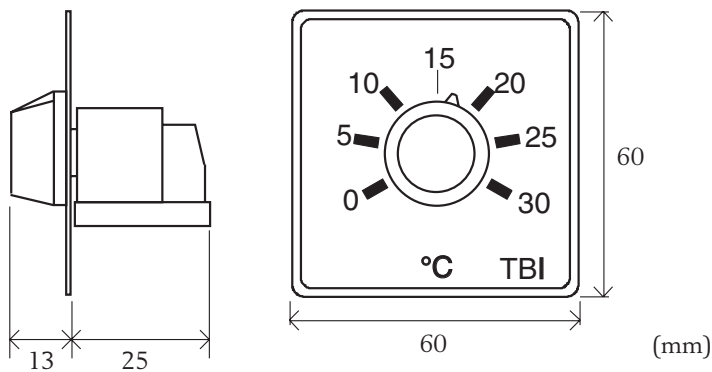

TBI...

Setpoint device

For panel mounting. For use with the Aqualine-, Pulser-, TM- and TTC-series (not TBI-PT1000, which is used to connect with Corrigo).

Models

Range	Article number
-20...+10°C	TBI-10
0...30°C	TBI-30
0...100 %	TBI-100
5...30°C	TBI-PT1000

Technical data

Protection class

IP20

This product carries the CE-mark. For more information, see www.regincontrols.com

Wiring

Dimensions

Head Office Sweden

Phone: +46 31 720 02 00