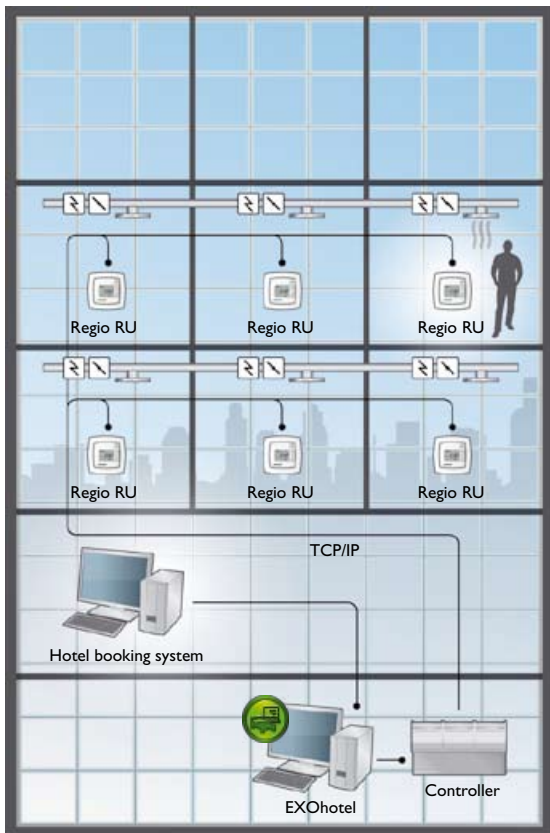

EXOhotel

Hotel booking system

Supplementary program based on the Fidelio protocol which makes it possible to connect a hotel booking system to EXO4.

- Open and standardised solution
- Enhanced comfort for the hotel guests
- Reduced energy consumption

- Hotel rooms are integrated into the hotel's energy perspective
- Strengthened environmental profile for the hotel

EXOhotel is a software package for connection of a hotel booking system to an EXO4 system with a controller in each hotel room. The system is based on OPC technology.

leaves the room, the controller goes back to economy mode after 10 minutes and when the guest checks out, it enters energy-saving mode.

EXOhotel can be used in conjunction with all hotel booking systems that are compatible with the protocol FIAS from Fidelio, a standard protocol which is well-known in the business.

Part of the hotel's energy perspective

Since all the rooms are part of a control system which affects the whole hotel, it is not only the guests who control the temperature, but also the owner.

When the hotel guest checks in, a message is sent from the booking system to EXOhotel, which in turn sends a command to the controller in the guest room to go to economy mode. When the guest arrives at the room and puts the keycard in the reader, the running mode switches to comfort mode with forced ventilation. When the guest