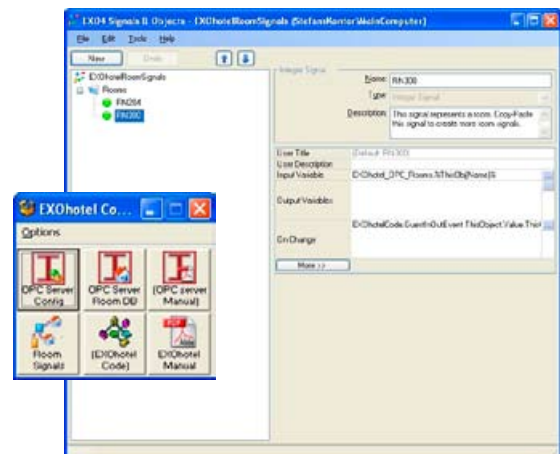

EXOhotel configuration tool